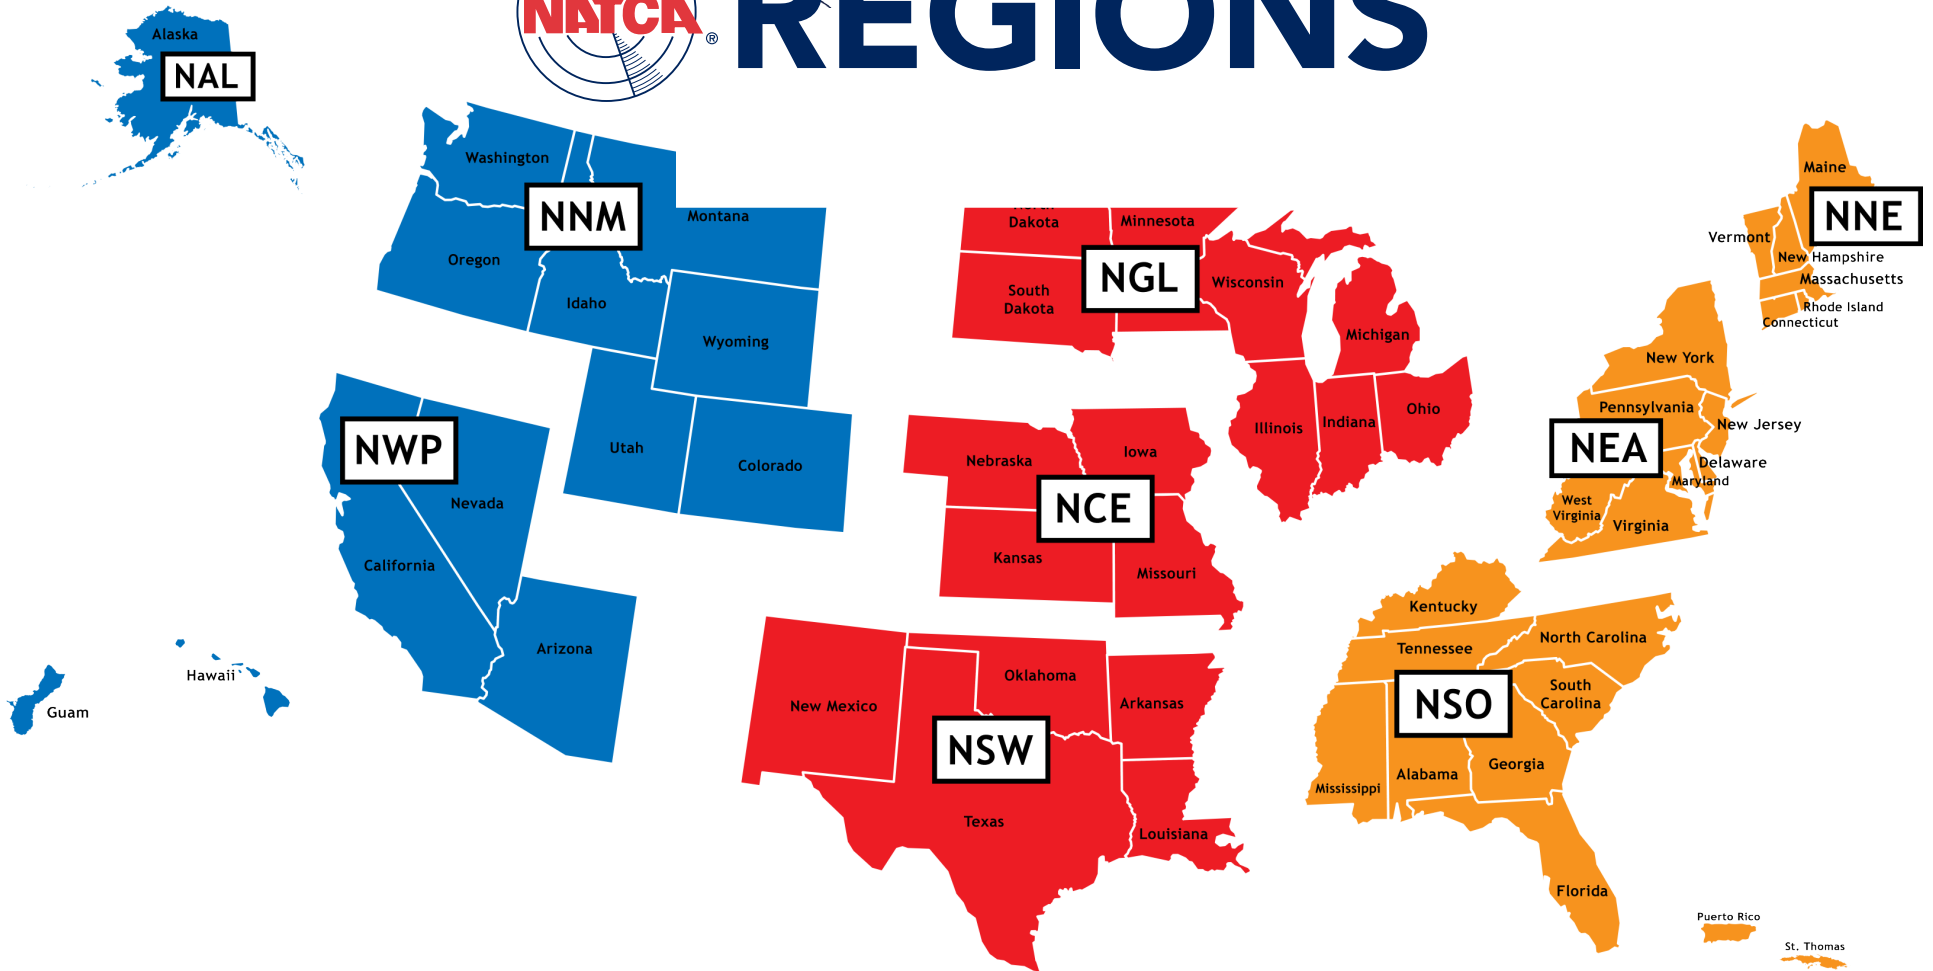

REGIONS

WESTERN SERVICE AREA

NAL → Alaskan Region

RVP Clint Lancaster • clinten.lancaster@natca.net

NNM → Northwest Mountain Region

RVP Stephanie "Steph" Winder • swinder@natca.org

NWP → Western Pacific Region

RVP Joel Ortiz • joel.ortiz@natca.net

CENTRAL SERVICE AREA

NGL → Great Lakes Region

RVP Drew MacQueen • dmacqueen@natca.org

NCE → Central Region

RVP Aaron Merrick • amerrick@natca.net

NSW → Southwest Region

RVP John Bratcher • john.bratcher@natca.net

EASTERN SERVICE AREA

NNE → New England Region

RVP Kevin Curtiss • kcurtiss@natca.org

NEA → Eastern Region

RVP Mike Christine • mchristine@natca.org

NSO → Southern Region